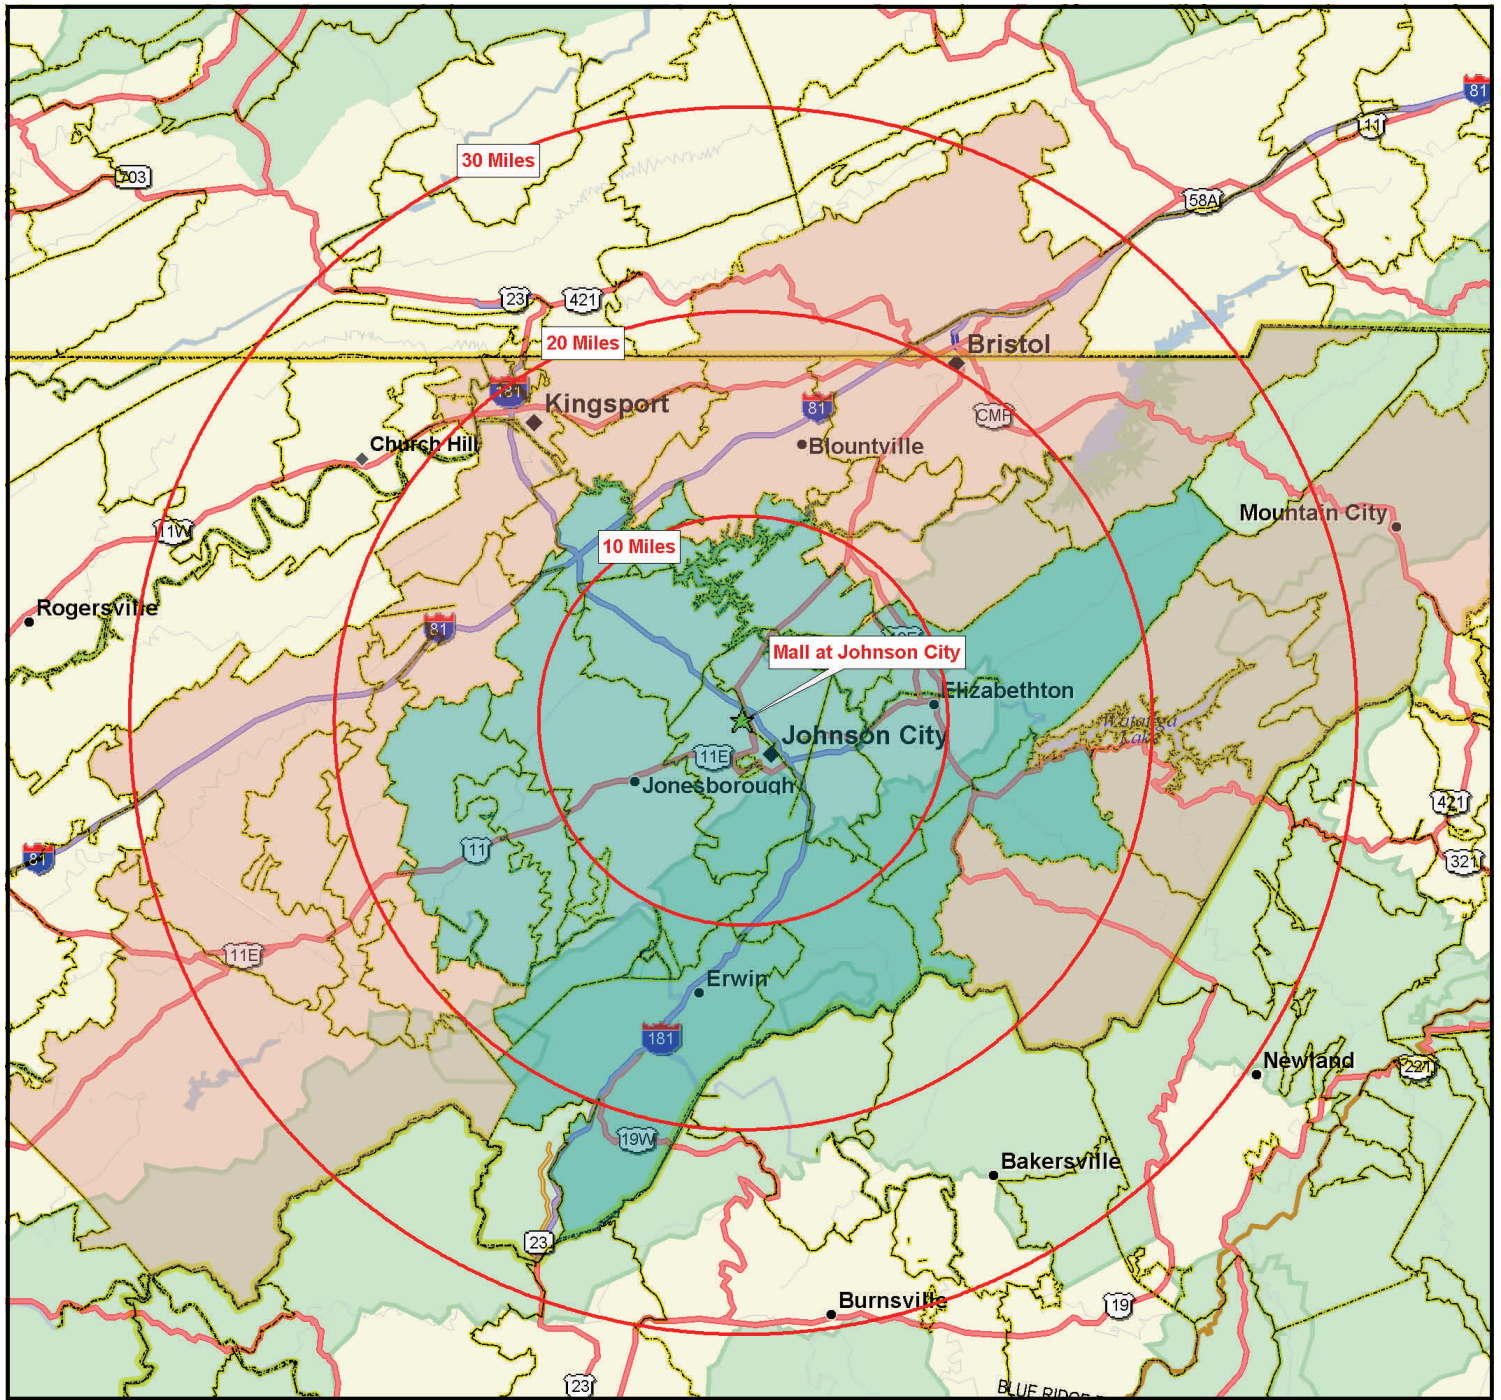

THE MALL AT JOHNSON CITY TRADE AREA

Source: CenterMax On-Mall Survey 2003
Morris & Fellows