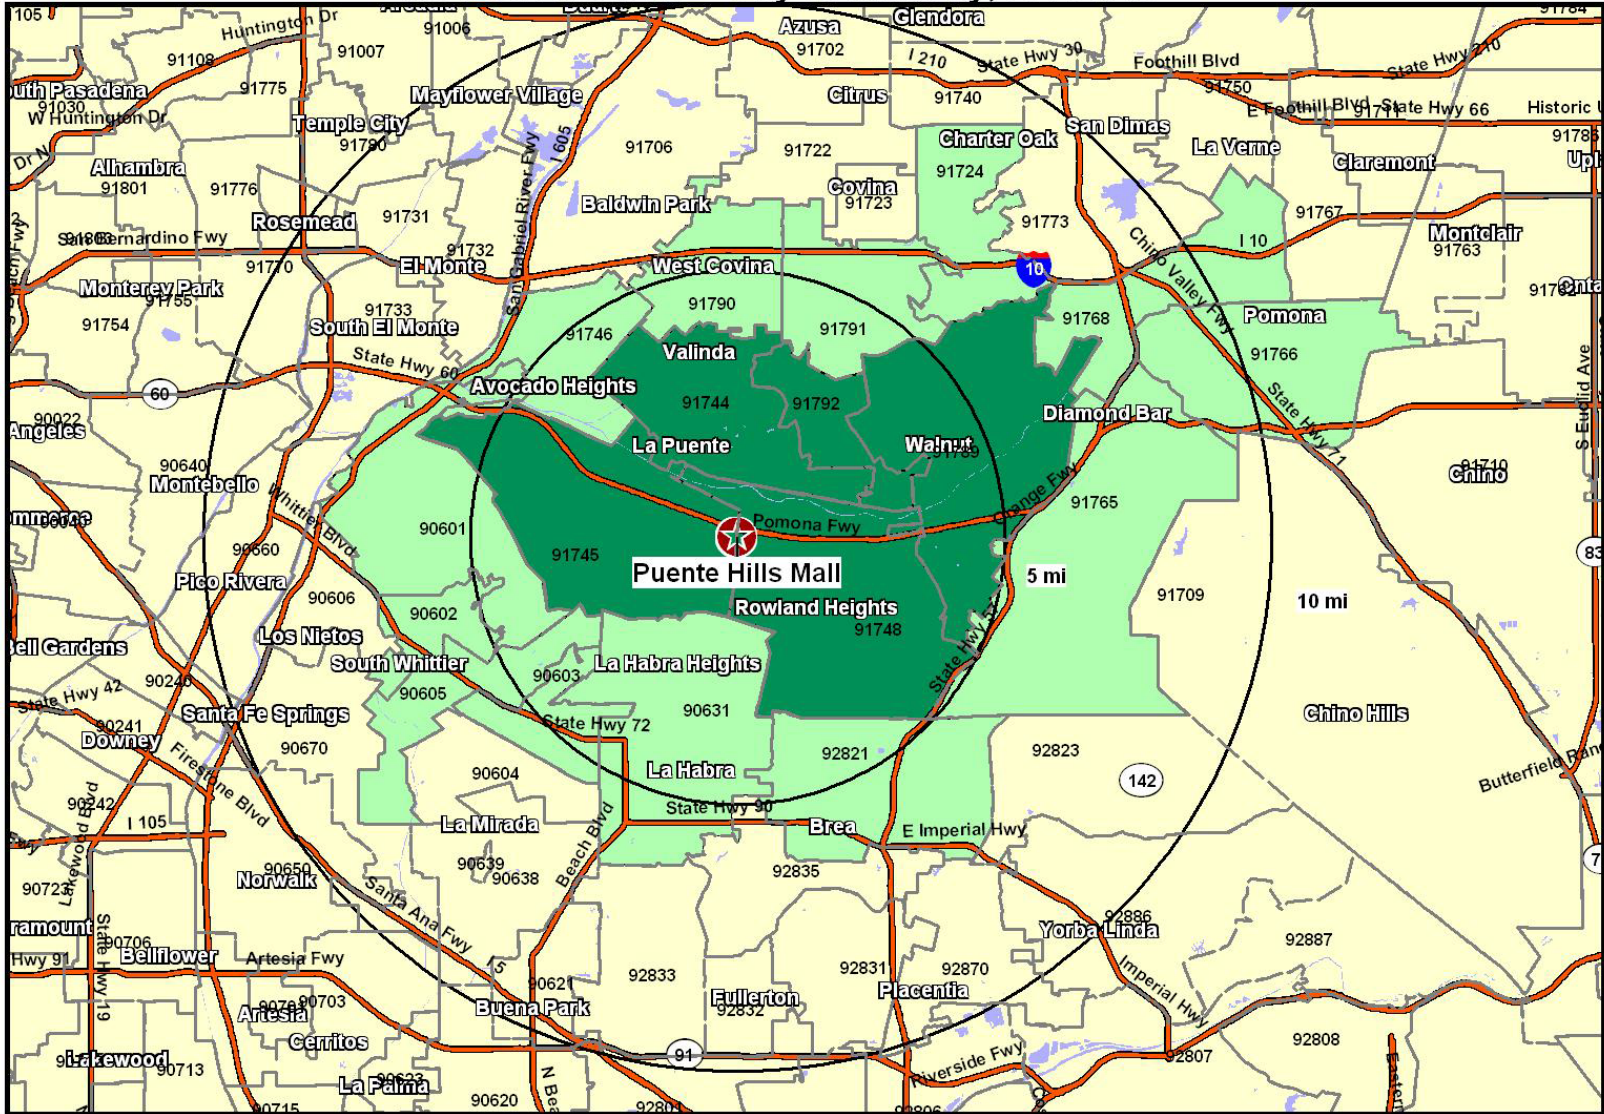

Puente Hills Mall
1600 S Azusa Ave City Of Industry, CA 91748

Print Date: 5/10/2007
Data Source: © 2006 MapInfo Corporation, Troy, New York. All rights reserved. 1-800-489-8829