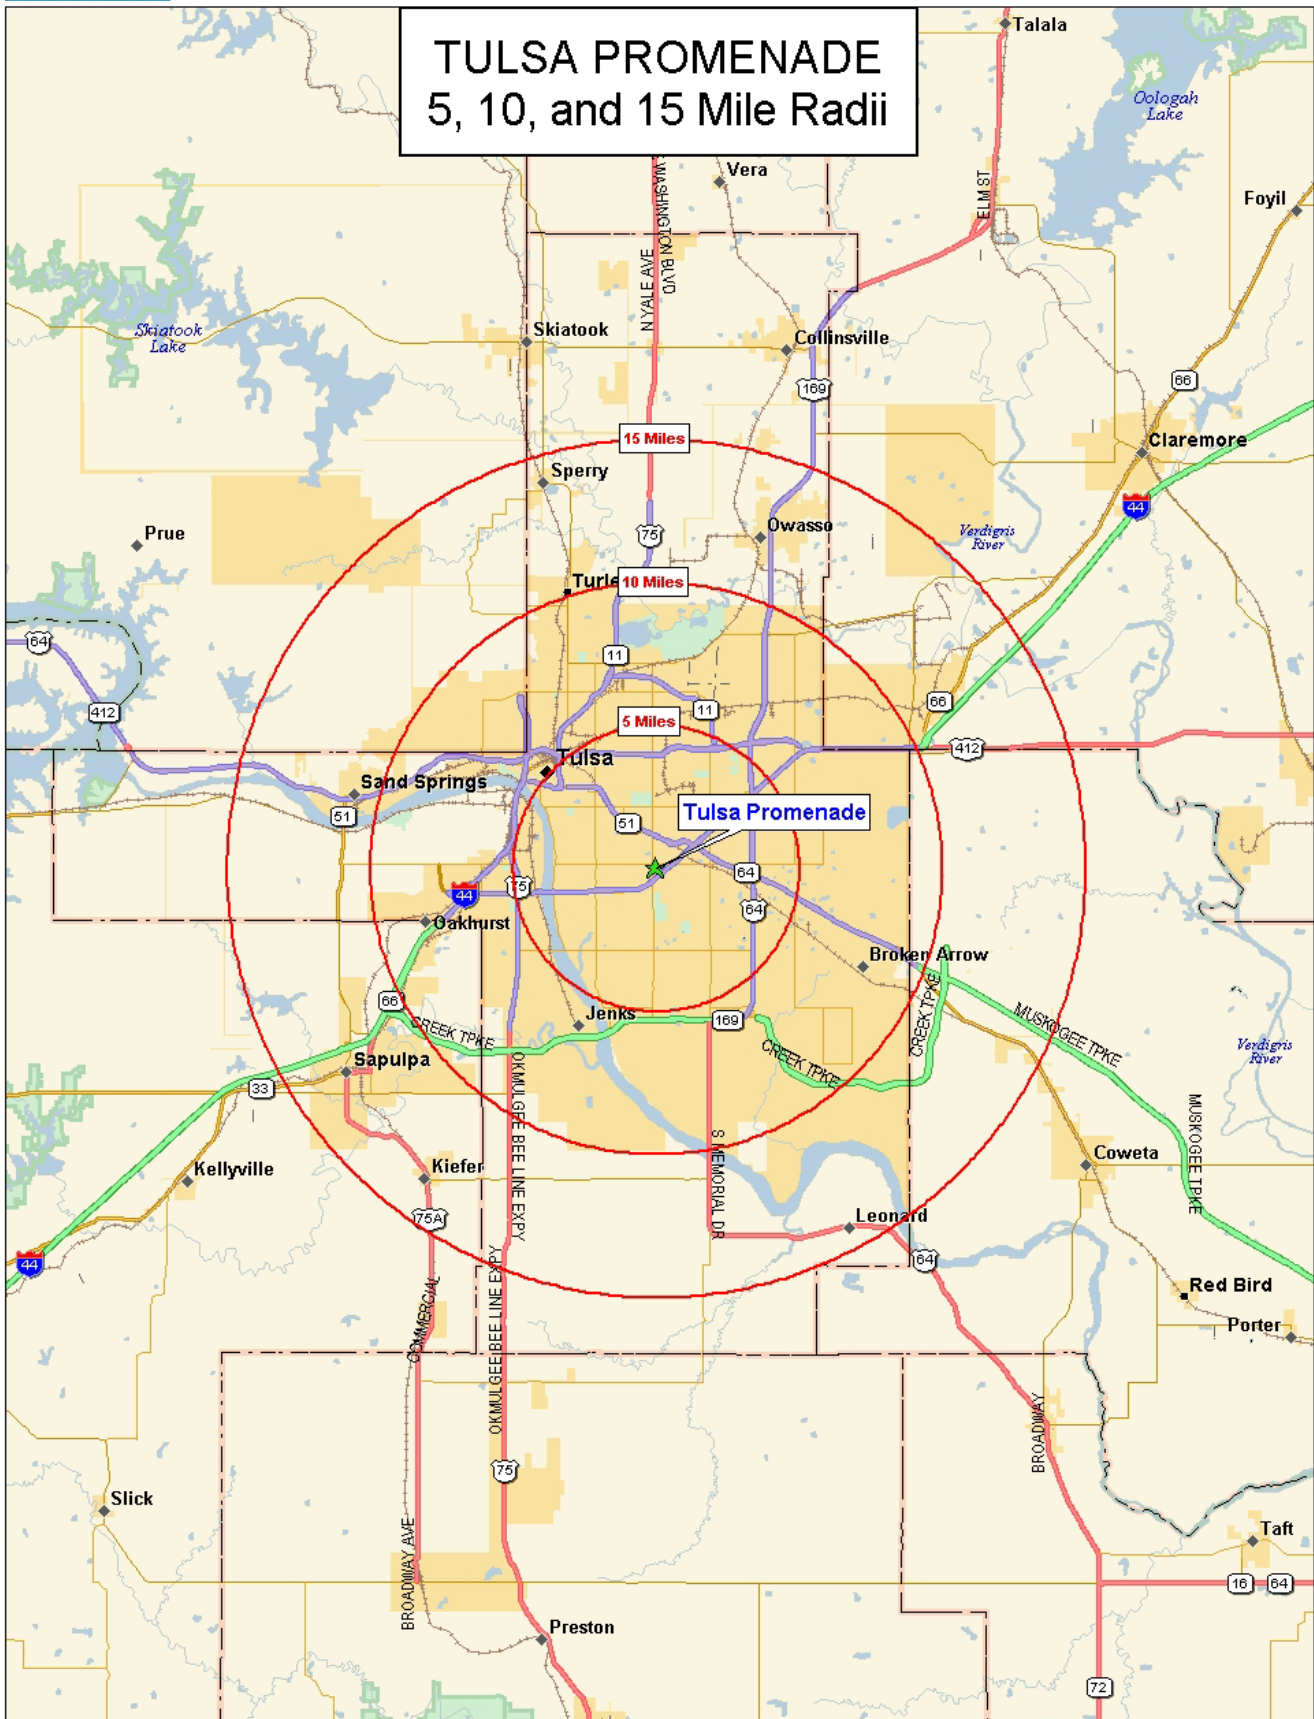

TULSA PROMENADE 5, 10, and 15 Mile Radii

Data use subject to license.

© 2004 DeLorme. Street Atlas USA® 2005.

www.delorme.com

Data Zoom 9-0